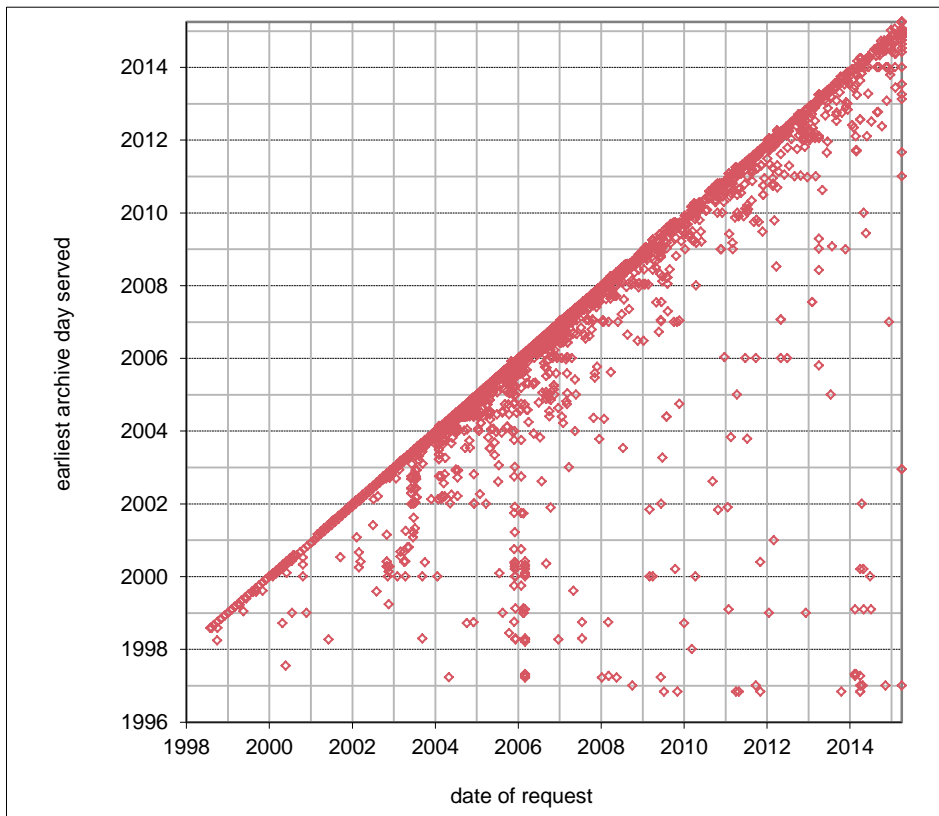

Numbers of discrete projects and individual requests for data (by FY)

Cumulative demand for RINEX station day and product day (by FY)

Archive utility across time (instantaneous)

BIGF support of PhD and other degree research (by FY)