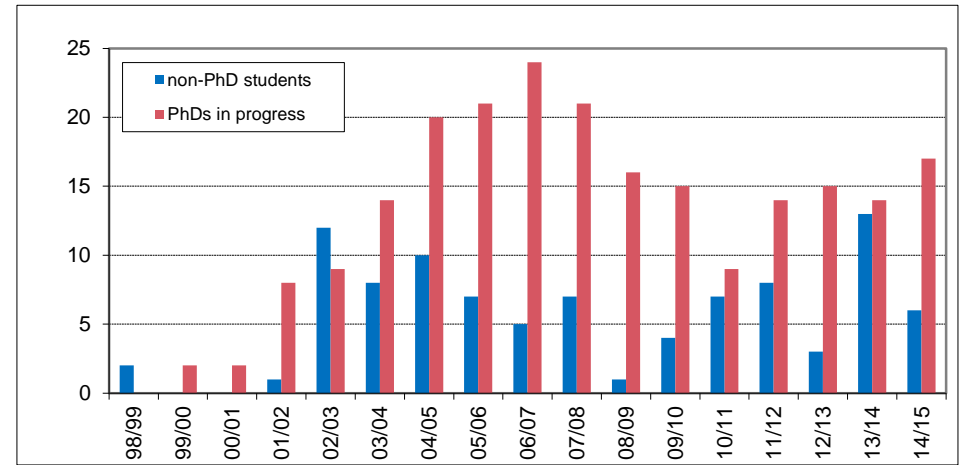

Numbers of discrete projects and individual requests for data (by FY)

Cumulative demand for RINEX station day and product day (by FY)

Archive utility across time (instantaneous)

BIGF support of PhD and other degree research (by FY)