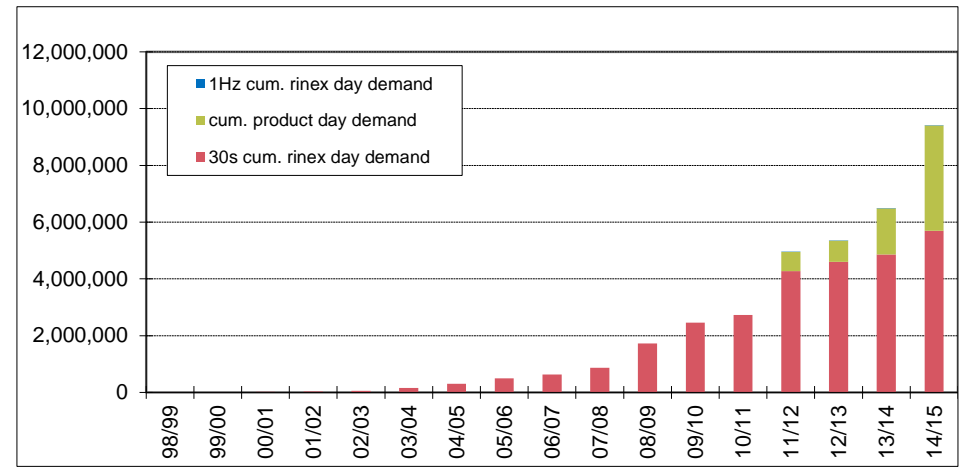

Numbers of discrete projects and individual requests for data (by FY)

Cumulative demand for RINEX station day and product day (by FY)

Archive utility across time (instantaneous)

BIGF support of PhD and other degree research (by FY)